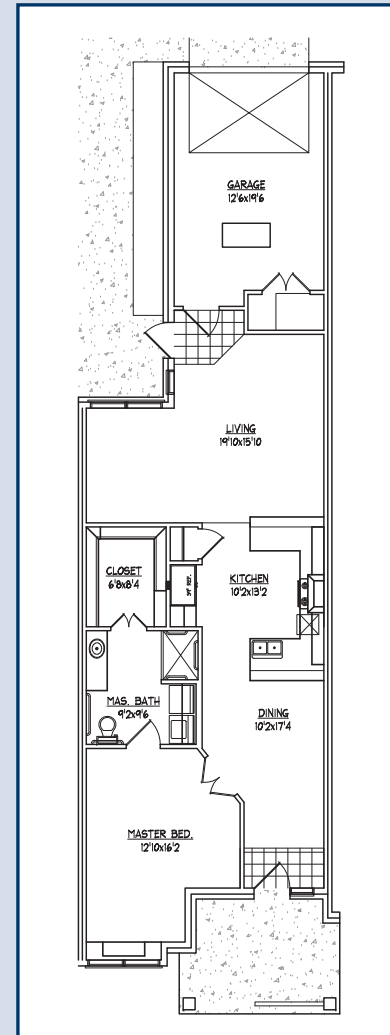

Due to normal construction tolerances, square footage may vary from those shown on floor plans. Floor plan illustrations are artists' conceptions and are not intended to show specific detailing. Model representations an options subject to change without notice.

EAGLE RIDGE AT BAPTIST VILLAGE

(918) 355-0099 • www.baptistvillage.org • (866) 887-BVRC

THE VICTORIA

- Master Bedroom
- Bedroom/Study Area
- Two Baths
- Walk-in Closets
- Dining Room
- Living Room
- Den
- Kitchen
- Utility Area
- Two Car Garage
- Patio
- Terrace

Approximate
Livable Area:
1178 Sq. Ft.

Due to normal construction tolerances, square footage may vary from those shown on floor plans. Floor plan illustrations are artists' conceptions and are not intended to show specific detailing. Model representations and options subject to change without notice.

EAGLE RIDGE AT BAPTIST VILLAGE

(918) 355-0099 • www.baptistvillage.org • (866) 887-BVRC

THE ADDISON

- Master Bedroom
- Walk-in Closet
- One Bath
- Dining Room
- Living Room
- Kitchen
- Utility Area
- One-Car Garage
- Patio
- Terrace