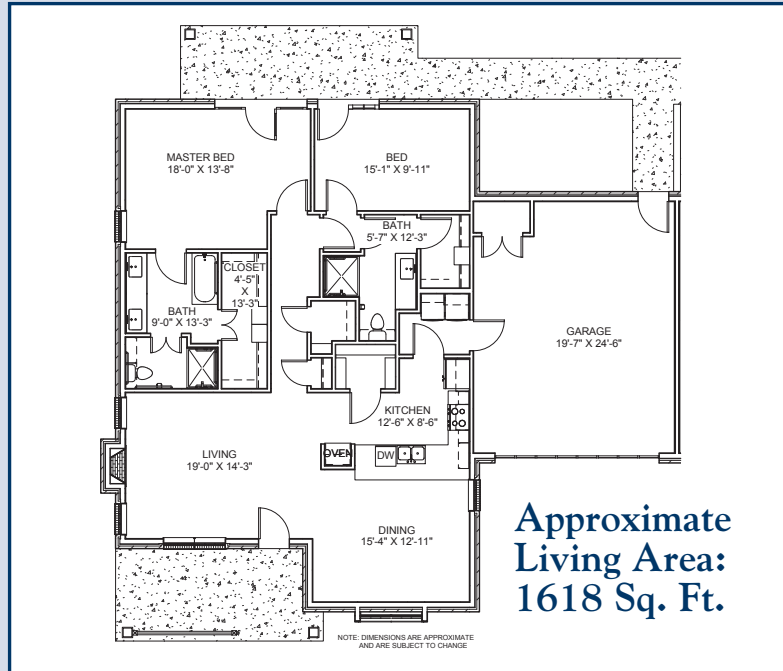

EAGLE RIDGE AT BAPTIST VILLAGE

(918) 355-0099 • www.baptistvillage.org • (866) 887-BVRC

THE SOMERSBY

- Two Bedrooms
- Two Baths
- Walk-in Closets
- Dining Room
- Living
- Kitchen
- Two Car Garage
- Patio
- Terrace

Due to normal construction tolerances, square footage may vary from those shown on floor plans. Floor plan illustrations are artists' conceptions and are not intended to show specific detailing. Model representations an options subject to change without notice.

Approximate
Livable Area:
1178 Sq. Ft.

Due to normal construction tolerances, square footage may vary from those shown on floor plans. Floor plan illustrations are artists' conceptions and are not intended to show specific detailing. Model representations and options subject to change without notice.