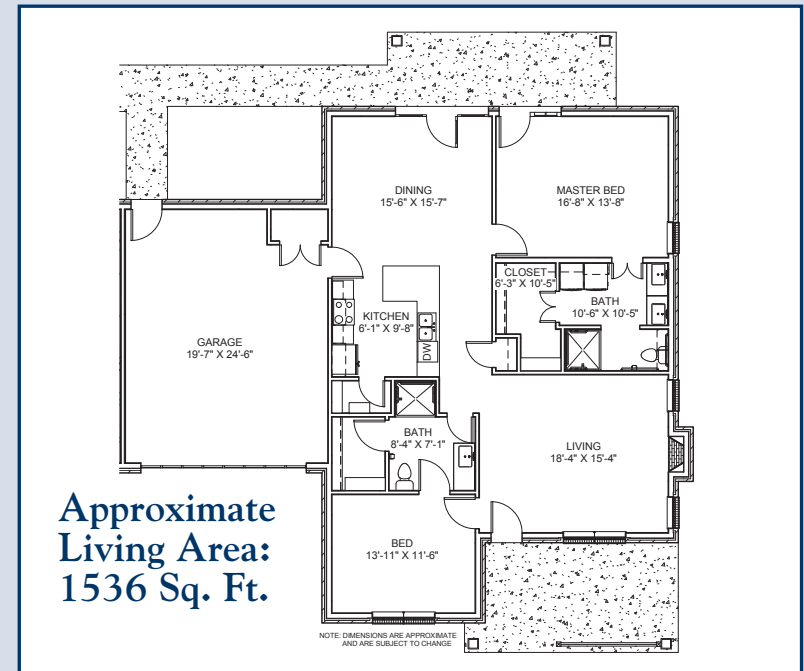

EAGLE RIDGE AT BAPTIST VILLAGE

(918) 355-0099 • www.baptistvillage.org • (866) 887-BVRC

THE HEATHERSTONE

- Master Bedroom
- Bedroom/Study Area
- Two Baths
- Walk-in Closet
- Dining
- Living Room
- Kitchen
- Utility Area
- Two Car Garage
- Patio
- Terrace

Due to normal construction tolerances, square footage may vary from those shown on floor plans. Floor plan illustrations are artists' conceptions and are not intended to show specific detailing. Model representations an options subject to change without notice.